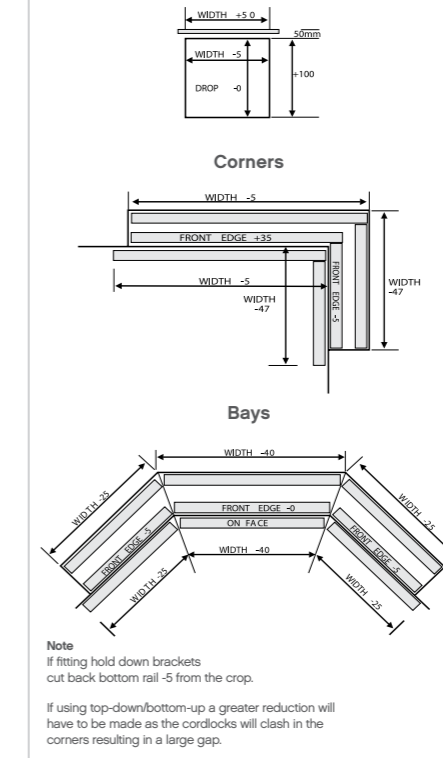

Measurements

*Measuring tip for easyrise shades in top-down/bottom-up & duo-lite: in face fit applications we recommend that a total of 15mm - 20mm be deducted from the overall width to allow for positioning at the cord tensioning device to be secured to the architrave. **Installing tip for easyrise shades: we recommend that the cord tensioning device is mounted with 10mm - 15mm slack to allow for easier operation.