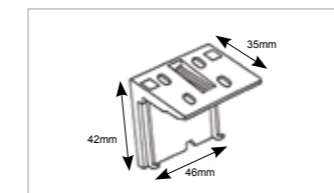

PowerRise Mounting Bracket
27.271.180