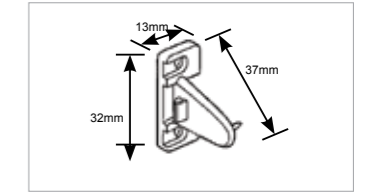

Bracket options

Installation Bracket 10mm
27.270.000

Installation Bracket 20mm
27.271.120

Spacer Block
27.271.130

End Mount Bracket 10mm
27.311.036

End Mount Bracket 20mm
27.311.037

Extension Bracket
27.285.178

Hold Down Bracket 10mm
27.290.205

Hold Down Bracket 20mm
27.291.000

EasyRise
Installation Bracket
27.425.131

EasyRise, UltraGlide®, LiteRise &
PowerRise 20mm Installation Bracket
27.271.150

EasyRise, UltraGlide®, LiteRise &
PowerRise Spacer Block
27.271.160