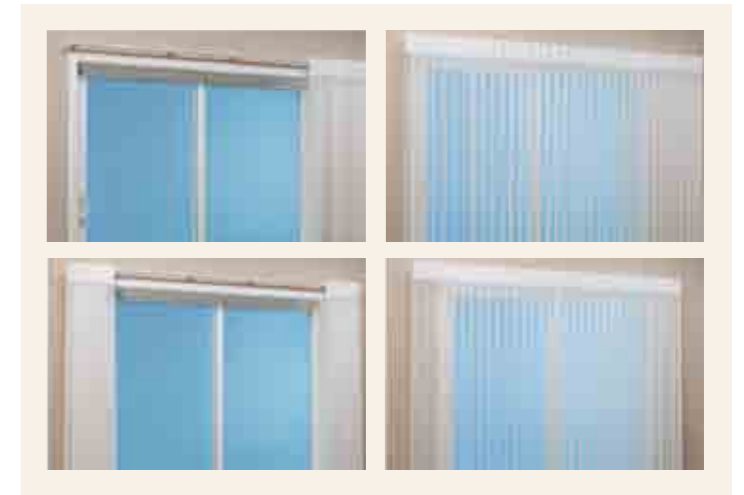

Stacking

Side stack or split stack explained

Note that the side stack designs that completely clear the opening will have an asymmetrical appearance when drawn closed with the vanes open.

Stackback explained

Luminette® Privacy Sheers may be ordered to completely clear the window or door opening when the fabric is stacked. This is called 'stackback'. The opening must be measured for stackback before pricing the order, so remember to discuss this option with your customer early in the sales process.

*Stackback charts are located in the Luxaflex price list.