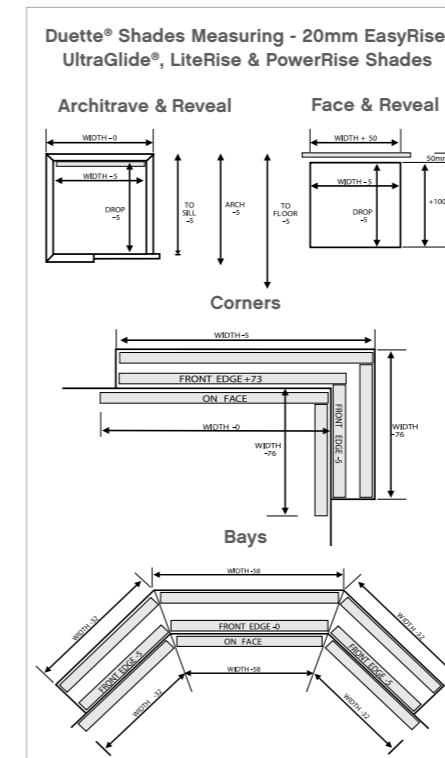

Measurements

*Measuring tip for easyrise shades in top-down/bottom-up & duo-lite: in face fit applications we recommend that a total of 15mm - 20mm be deducted from the overall width to allow for positioning at the cord tensioning device to be secured to the architrave. **Installing tip for easyrise shades: we recommend that the cord tensioning device is mounted with 10mm - 15mm slack to allow for easier operation.