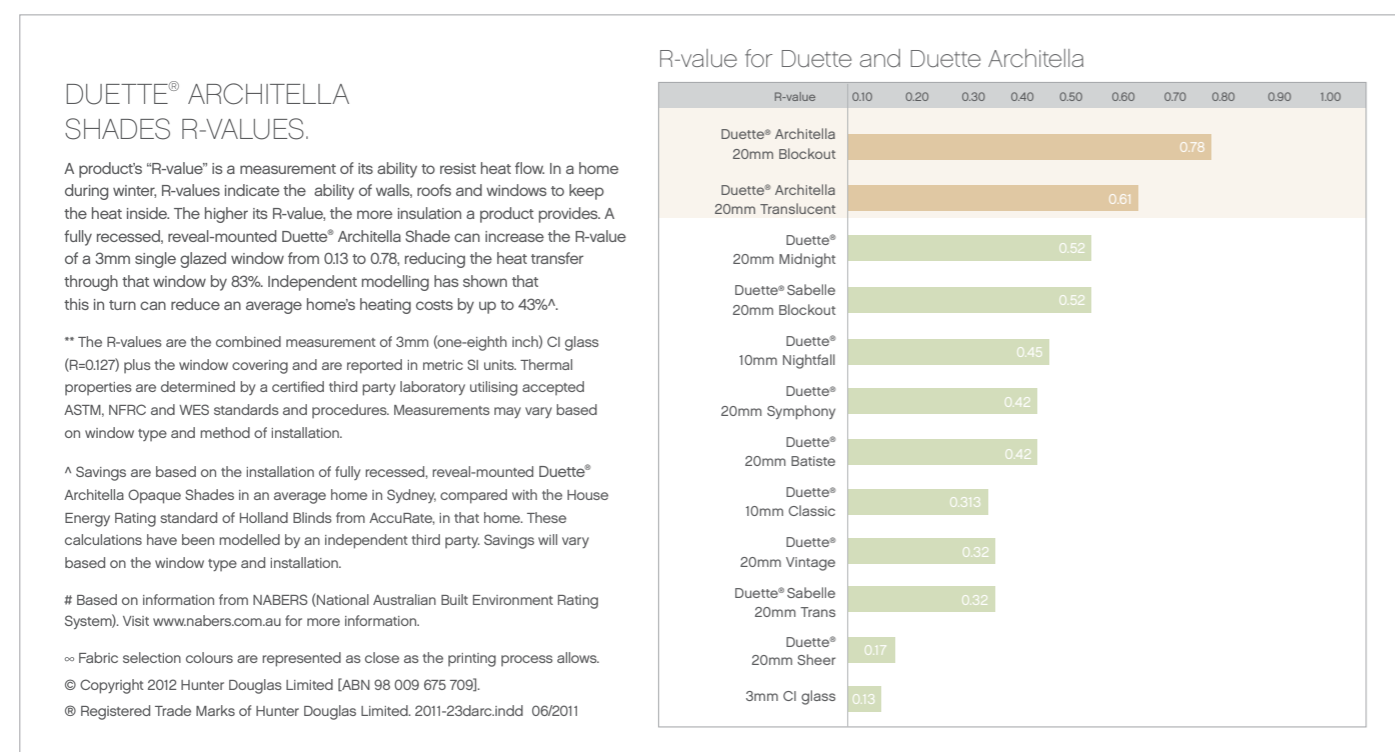

Insulation

Warmer in winter, cooler in summer

While the glass area of the home may account for about 10% of the external area, it is responsible for up to 30% of unwanted heat loss in winter and heat gain in summer. Effective window insulation can dramatically improve comfort and reduce energy costs.

All Luxaflex® Softshades offer some degree of window insulation, however Duette® and Duette Architella® provide the most energy efficiency.

The ultimate insulation solution is a fully recessed, reveal-mounted Duette Architella shade. It will reduce heat transfer through a single-glazed window by 83%** and has the potential to reduce home heating costs by up to 43%^.

Comparing Duette® and Duette® Architella with plain glass

The chart below shows R-values for different fabrics and cell types. R-value is the measurement system used to rate efficiency of insulation.

Cleaning & Maintenance

Duette® and Duette Architella®

Duette and Duette Architella Softshades are made of an anti-static, dust-resistant fabric that repels dirt and dust. For most Duette and Duette Architella fabrics the following options are available should the shade require cleaning.

Dusting: Regular light dusting with a feather duster or soft cloth maintains a like-new appearance.

Vacuuming: For deeper cleaning, vacuum gently with a brush attachment. Do not vacuum Architella Elan fabrics.

Spot Cleaning: Prepare a solution of warm water and a mild detergent. Dampen a clean white cloth in the solution and wring it out. Dab the spot with the dampened cloth until it is gone. Blot gently to avoid creasing or damaging the fabric. Do not rub the fabric. Allow the shade to dry in the completely lowered position. Do not spot-clean Batiste or Aurora fabrics.

Ultrasonic Cleaning: Professional ultrasonic cleaning services are an effective means of cleaning translucent Duette and Duette Architella fabrics only. Blockout Duette and Duette Architella fabrics cannot be ultrasonically cleaned.

Silhouette®

Silhouette Shades are made of 100% polyester, which means they are inherently durable and resilient. However, care must be taken to avoid wrinkling the fabric, particularly where the vanes meet the facings. For most Silhouette fabrics the following options are available should the shade require cleaning.

Dusting: Regular light dusting with a feather duster is all that is required to keep the shades looking beautiful

Vacuum: Use a low suction, hand-held vacuum for more thorough dust removal.

Ultrasonic Cleaning: Silhouette Shades can be ultrasonically cleaned by a professional, with the exception of Bon Soir and Mystique fabrics (room darkening fabrics). Room darkening fabrics cannot be ultrasonically cleaned

Luminette®

The Luminette sheer, valance and vane fabric are 100% polyester. They are resilient, anti-static and dust resistant. Periodic cleaning is recommended to help keep Luminette looking like new. For all cleaning applications, the shade should remain hanging to minimise handling. Use a feather duster for regular light dusting. For more thorough dust removal, a hand-held vacuum with low suction may be used. When vacuuming avoid pulling or stretching the fabric. Do not use a vacuum cleaner with brush attachment or rigorous vacuuming as either could distort the fabric.

Professional Cleaning Service: For optimum results your customer may choose to have their shades cleaned by a professional cleaning service; please contact your Luxaflex® dealer for your nearest provider.

Note: When cleaning windows, spray glass cleaner on a cloth rather than spraying directly on the window. This will prevent damage to the fabrics by splattering cleaner.