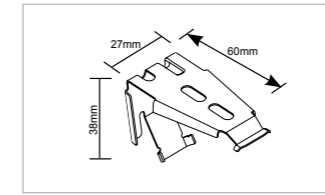

Bracket options

Installation Bracket 10mm
27.270.000

Installation Bracket 20mm
27.271.120

Spacer Block
27.271.130

End Mount Bracket 10mm
27.311.036

End Mount Bracket 20mm
27.311.037

Extension Bracket
27.285.178

Hold Down Bracket 10mm
27.290.205

Hold Down Bracket 20mm
27.291.000

EasyRise
Installation Bracket
27.425.131

EasyRise, UltraGlide®, LiteRise &
PowerRise 20mm Installation Bracket
27.271.150

EasyRise, UltraGlide®, LiteRise &
PowerRise Spacer Block
27.271.160