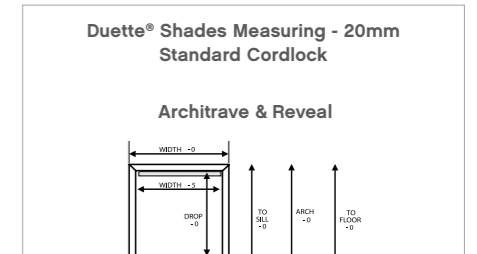

Operating systems summary – Duette® and Duette® Architella

	Cell size	Opacity	Standard Cordlock	LiteRise	EasyRise	UltraGlide®	PowerRise	Speciality shapes	Skylight
Architella • Elan • Panache	20mm	Translucent	✓	✓	✓	✓	✓		
	20mm	Blockout	✓	✓	✓	✓	✓		
Architella • Aurora	20mm	Translucent	✓	✓	✓	✓	✓		
Vintage* Sheer* Batiste	20mm	Translucent	✓	✓	✓	✓	✓		
Symphony	20mm	Translucent	✓	✓	✓	✓	✓		
Midnight	20mm	Blockout	✓	✓	✓	✓	✓		
Sabelle	20mm	Translucent	✓	✓	✓				
	20mm	Blockout	✓	✓	✓				
Classic	10mm	Translucent	✓				✓	✓	✓

* Luxaflex Gallery exclusive

Special design options (For design option limitations, please refer to Luxaflex® price list)

Top-Down/Bottom-Up

Provides natural light and privacy at the same time by adjusting both the top and bottom rails of the shade, to give total light and privacy control.

Shapes

The perfect solution for odd-shaped windows. Available in 10mm Duette.

Day/Night

Get two shades in one – simply move the centre rail to expose either the sheer or the opaque fabric, according to the customer's privacy and light requirements. Day-time views, night-time privacy. Available in 20mm cell size.

Skylight

Ideal for skylights, sloping windows or any hard-to-reach windows. Available in 10mm Duette.

Specification detail

Rail dimensions

Stacking Heights - Duette® Fabric	
Fabric Type	Formula
10mm Classic	= (.017 x drop) + Rail
10mm Nightfall	= (.021 x drop) + Rail
20mm Symphony	= (.016 x drop) + Rail
20mm Midnight	= (.016 x drop) + Rail
20mm Batiste	= (.027 x drop) + Rail
20mm Sheer	= (.011 x drop) + Rail
20mm Vintage	= (.016 x drop) + Rail
20mm Architella Collection	= (.022 x drop) + Rail
20mm Architella Collection Opaque	= (.022 x drop) + Rail
20mm Sabelle Translucent	= (.014 x drop) + Rail
20mm Sabelle Blockout	= (.011 x drop) + Rail

Bracket options

Measurements