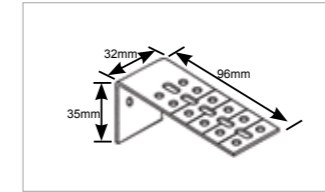

Bracket options

Installation Bracket 10mm
27.270.000

Installation Bracket 20mm
27.271.120

Spacer Block
27.271.130

End Mount Bracket 10mm
27.311.036

End Mount Bracket 20mm
27.311.037

Extension Bracket
27.285.178