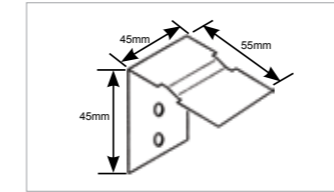

Bracket options

Installation Bracket 10mm
27.270.000

Installation Bracket 20mm
27.271.120

Spacer Block
27.271.130

End Mount Bracket 10mm
27.311.036

End Mount Bracket 20mm
27.311.037

Extension Bracket
27.285.178