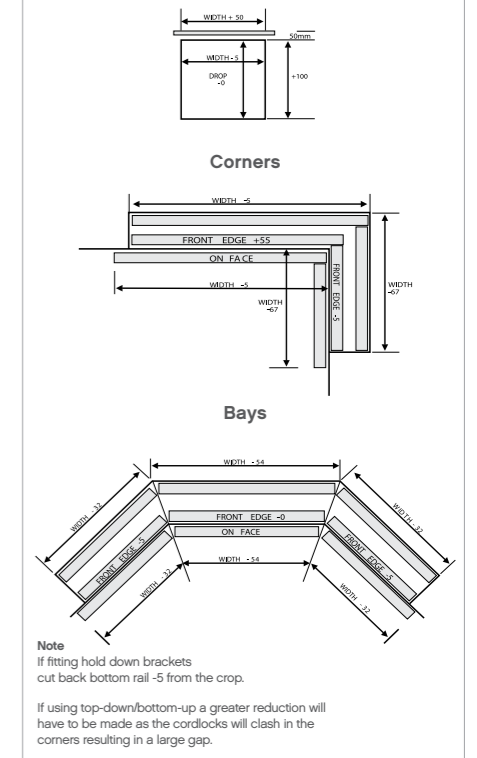

Measurements

*Measuring tip for easyrise shades in top-down/bottom-up & duo-lite: in face fit applications we recommend that a total of 15mm - 20mm be deducted from the overall width to allow for positioning at the cord tensioning device to be secured to the architrave. **Installing tip for easyrise shades: we recommend that the cord tensioning device is mounted with 10mm - 15mm slack to allow for easier operation.