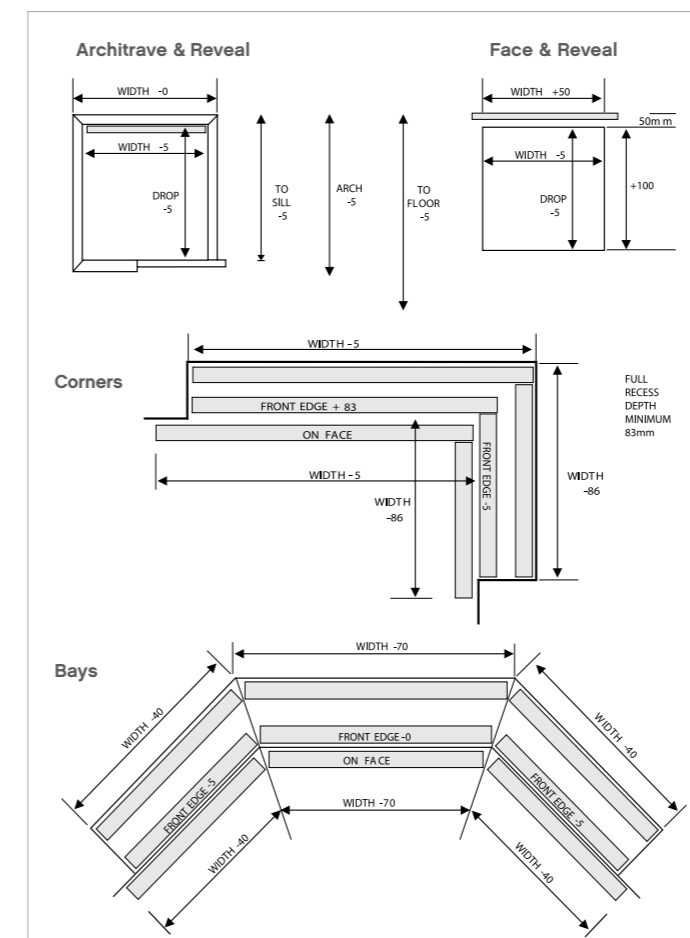

Measurements

Light Gaps	Control End	13mm		
		Idle End	7mm	
Light Gaps (side-by-side shades)	Right/Right Controls	20mm		
	Left/Left Controls	20mm		
	Right/Left Controls	26mm		
	Left/Right Controls	14mm		
Minimum Recess	w/o Back Cover	25mm		
Mount Depth	with Back Cover	30mm		
Minimum Rear Fabric Clearance		3mm		
Cord Loops	White	300	All Colours*	900
		600		1200
	1800		1500	
	2100			
	2400			
	3000			
	3600			

* Cord loop colours include: White, Light Alabaster, Ivory, Cameo Pink, Manila, Stone, Skyline Blue & Squirrel Grey.