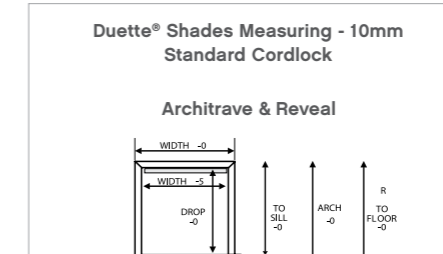

Operating systems summary – Duette® and Duette® Architella

	Cell size	Opacity	Standard Cordlock	LiteRise	EasyRise	UltraGlide®	PowerRise	Speciality shapes	Skylight
Architella • Elan • Panache	20mm	Translucent	✓	✓	✓	✓	✓		
	20mm	Blockout	✓	✓	✓	✓	✓		
Architella • Aurora	20mm	Translucent	✓	✓	✓	✓	✓		
Vintage* Sheer* Batiste	20mm	Translucent	✓	✓	✓	✓	✓		
Symphony	20mm	Translucent	✓	✓	✓	✓	✓		
Midnight	20mm	Blockout	✓	✓	✓	✓	✓		
Sabelle	20mm	Translucent	✓	✓	✓				
	20mm	Blockout	✓	✓	✓				
Classic	10mm	Translucent	✓				✓	✓	✓

* Luxaflex Gallery exclusive

Special design options (For design option limitations, please refer to Luxaflex® price list)

Top-Down/Bottom-Up

Provides natural light and privacy at the same time by adjusting both the top and bottom rails of the shade, to give total light and privacy control.

Shapes

The perfect solution for odd-shaped windows. Available in 10mm Duette.

Day/Night

Get two shades in one – simply move the centre rail to expose either the sheer or the opaque fabric, according to the customer's privacy and light requirements. Day-time views, night-time privacy. Available in 20mm cell size.

Skylight

Ideal for skylights, sloping windows or any hard-to-reach windows. Available in 10mm Duette.

Specification detail

Rail dimensions

Stacking Heights - Duette® Fabric	
Fabric Type	Formula
10mm Classic	= (.017 x drop) + Rail
10mm Nightfall	= (.021 x drop) + Rail
20mm Symphony	= (.016 x drop) + Rail
20mm Midnight	= (.016 x drop) + Rail
20mm Batiste	= (.027 x drop) + Rail
20mm Sheer	= (.011 x drop) + Rail
20mm Vintage	= (.016 x drop) + Rail
20mm Architella Collection	= (.022 x drop) + Rail
20mm Architella Collection Opaque	= (.022 x drop) + Rail
20mm Sabelle Translucent	= (.014 x drop) + Rail
20mm Sabelle Blockout	= (.011 x drop) + Rail

Bracket options

Measurements