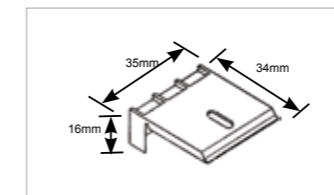

Bracket options

Installation Bracket 10mm
27.270.000