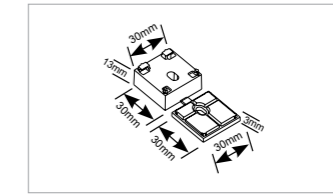

Hold Down Bracket 10mm
27.290.205

Hold Down Bracket 20mm
27.291.000

EasyRise
Installation Bracket
27.425.131

EasyRise, UltraGlide®, LiteRise &
PowerRise 20mm Installation Bracket
27.271.150

EasyRise, UltraGlide®, LiteRise &
PowerRise Spacer Block
27.271.160