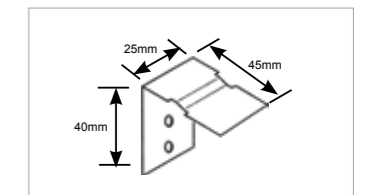

Bracket options

Installation Bracket 10mm
27.270.000

Installation Bracket 20mm
27.271.120

Spacer Block
27.271.130

End Mount Bracket 10mm
27.311.036

End Mount Bracket 20mm
27.311.037

Extension Bracket
27.285.178