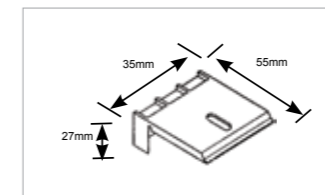

Installation Bracket 20mm
27.271.120