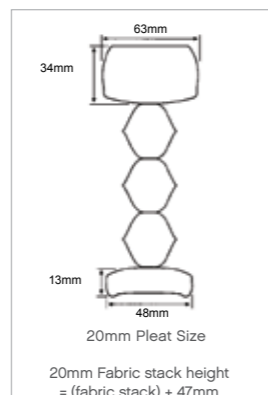

Skylight

Ideal for skylights, sloping windows or any hard-to-reach windows. Available in 10mm Duette.

Specification detail

Rail dimensions

Standard Rectangular Rail Dimensions

EasyRise, UltraGlide®, LiteRise & PowerRise Shades