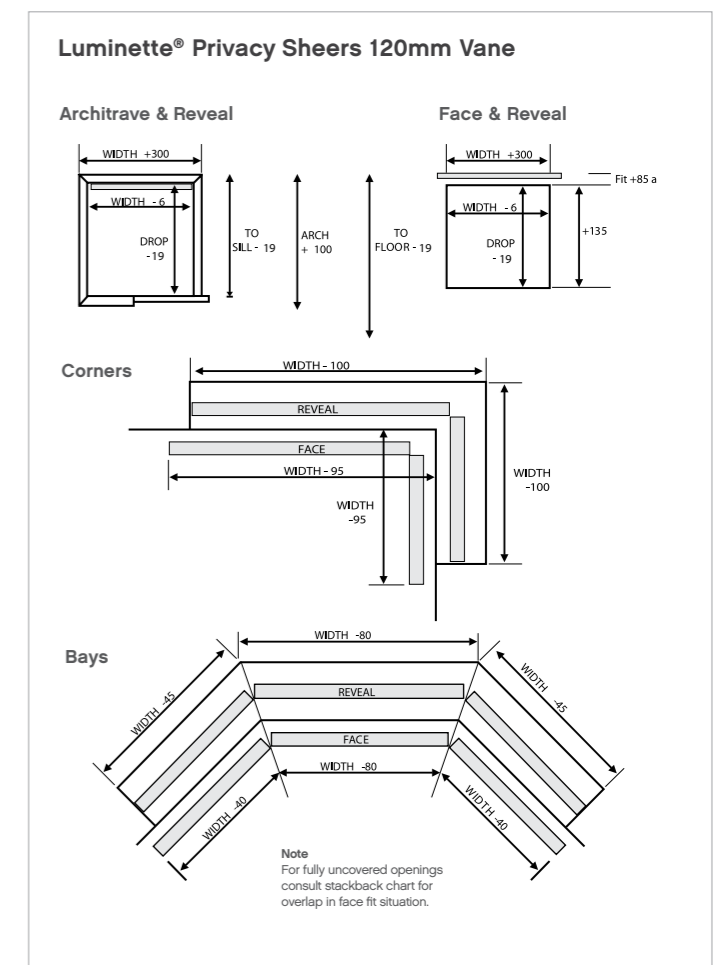

Specification detail

Measurements