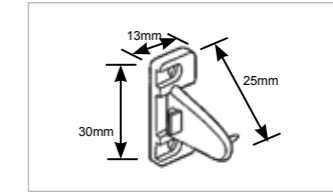

Bracket options

Installation Bracket 10mm
27.270.000

Installation Bracket 20mm
27.271.120

Spacer Block
27.271.130

End Mount Bracket 10mm
27.311.036

End Mount Bracket 20mm
27.311.037

Extension Bracket
27.285.178

Hold Down Bracket 10mm
27.290.205

Hold Down Bracket 20mm
27.291.000

EasyRise
Installation Bracket
27.425.131

EasyRise, UltraGlide®, LiteRise &
PowerRise 20mm Installation Bracket
27.271.150

EasyRise, UltraGlide®, LiteRise &
PowerRise Spacer Block
27.271.160