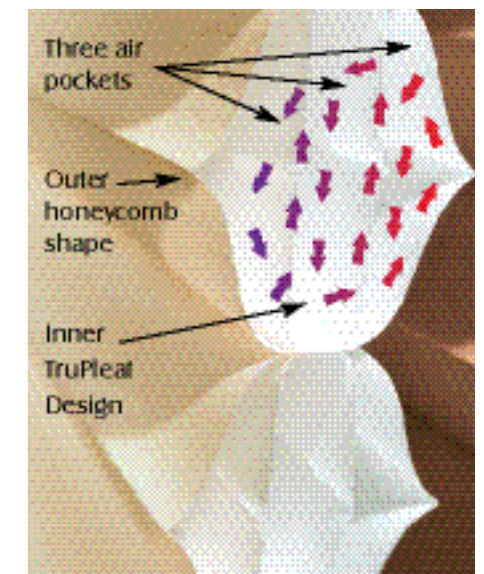

Air Pockets

Three distinct air pockets for superior energy efficiency and increased insulation.

Vibrant Colours

The multiple layers of fabric in Duette® Architella Shades preserve the fabric colours and textures in bright sunlight and in opaque fabrics.

Consistent Beauty

For more uniform appearance, the inner TruPleat construction of Duette® Architella Shade keeps every shade consistent from front to back and top to bottom.

IllumaCell

The revolutionary construction of IllumaCell allows light to filter through the Aurora fabric and enhance the texture and illuminate the fabric back and top to bottom.