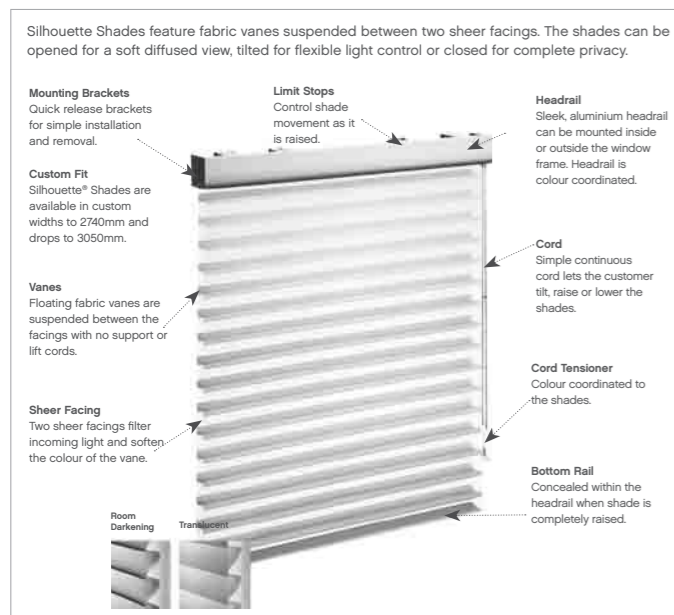

Operating systems summary – Silhouette®

	Vane size	Transparency	EasyRise	UltraGlide®	PowerRise
Originale	50mm	Translucent	✓	✓	✓
	75mm				
Bon Soir	50mm	Room darkening	✓	✓	✓
	75mm				
Sunscreen Privacy Shades	75mm	Translucent	✓		✓
Brilliance	65mm	Translucent	✓		
Mystique	65mm	Room darkening	✓		

Selling tip

If cost is a barrier for your customer, suggest they transform just one special room with Silhouette. You can also point out that the Brilliance and Mystique fabric range is an entry-level range.

Silhouette design and operation

Additional detail about the design and operation of Silhouette Shades is located in the Luxaflex® price list.

Managing expectations

- Silhouette vanes are not designed to close tightly, however vane overlap ensures privacy.
- Silhouette window shades are made with highly engineered fabric, however some visible variations are perfectly normal.
- With use, slight fabric wrinkles and puckering may be visible.
- If Silhouette shades are ordered at the same time, vane alignment can be guaranteed to within 4mm.

Silhouette explained

Vane operation

Opened

- Vanes on all Silhouette® Shades open to slightly different degrees when tilted to their maximum open positions.
- Over-rotation can occur when the shade is completely lowered with the vanes opened. The bottom rail turns up to the inside of the opening when the vanes are in the horizontal position.

Closed

- When the vanes of a Silhouette® Shade are closed, they overlap each other, blocking the view. However, the vanes do not contact each other along the full length of the shade – they do not form a perfect seal against light leakage. This is most visible toward the bottom of the shade.
- Vane closure is measured as the distance between the front and rear fabric facings 150mm up from the lowest point of the bottom rail, with the shades fully lowered and the vanes closed.
- Vane closure for 50mm Originale fabrics is approx 16mm for shades under 1510mm in drop, and approx 22mm for all shades over 1510mm in drop.
- Vane closure for Brilliance and Mystique is approximately 26mm regardless of the drop.
- Vane closure for 50mm Bon Soir is approx 16mm, regardless of the drop.
- Vane closure for all 75mm fabrics is approx 26mm regardless of the drop.