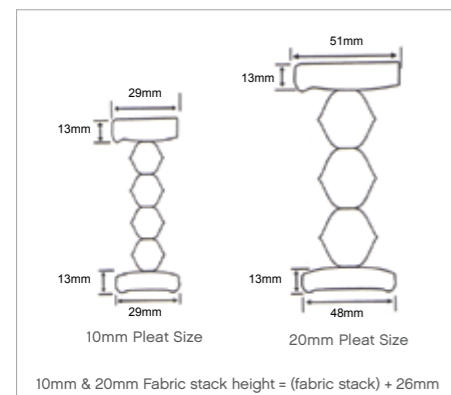

Operating systems summary – Duette® and Duette® Architella

	Cell size	Opacity	Standard Cordlock	LiteRise	EasyRise	UltraGlide®	PowerRise	Speciality shapes	Skylight
Architella • Elan • Panache	20mm	Translucent	✓	✓	✓	✓	✓		
	20mm	Blockout	✓	✓	✓	✓	✓		
Architella • Aurora	20mm	Translucent	✓	✓	✓	✓	✓		
Vintage* Sheer* Batiste	20mm	Translucent	✓	✓	✓	✓	✓		
Symphony	20mm	Translucent	✓	✓	✓	✓	✓		
Midnight	20mm	Blockout	✓	✓	✓	✓	✓		
Sabelle	20mm	Translucent	✓	✓	✓				
	20mm	Blockout	✓	✓	✓				
Classic	10mm	Translucent	✓				✓	✓	✓

* Luxaflex Gallery exclusive

Special design options (For design option limitations, please refer to Luxaflex® price list)

Top-Down/Bottom-Up

Provides natural light and privacy at the same time by adjusting both the top and bottom rails of the shade, to give total light and privacy control.

Shapes

The perfect solution for odd-shaped windows. Available in 10mm Duette.

Day/Night

Get two shades in one – simply move the centre rail to expose either the sheer or the opaque fabric, according to the customer's privacy and light requirements. Day-time views, night-time privacy. Available in 20mm cell size.

Skylight

Ideal for skylights, sloping windows or any hard-to-reach windows. Available in 10mm Duette.

Specification detail

Rail dimensions

Standard Rectangular Rail Dimensions