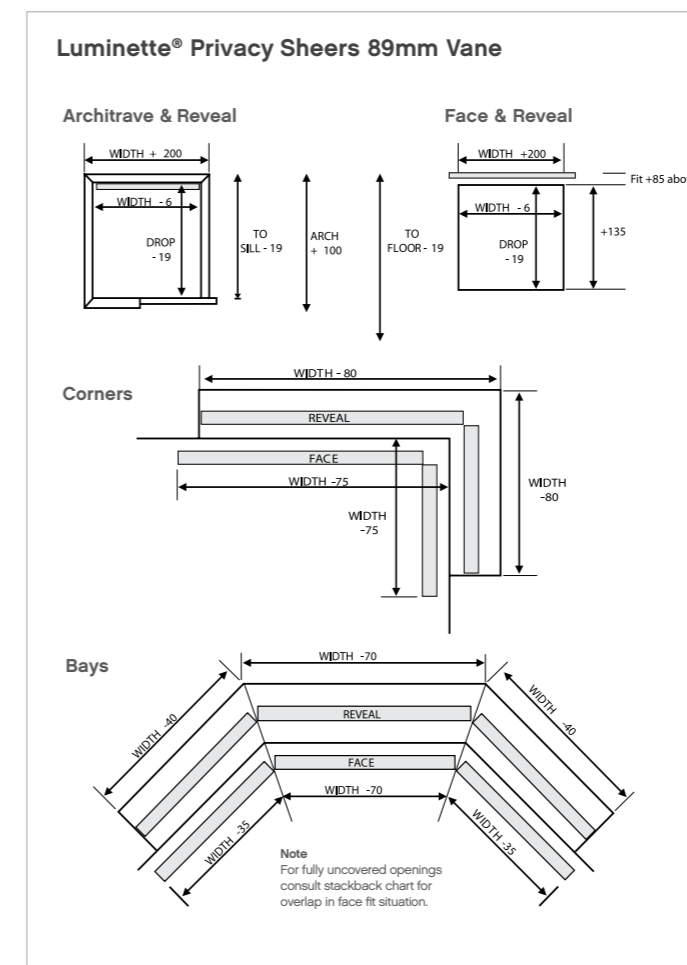

Specification detail

Measurements