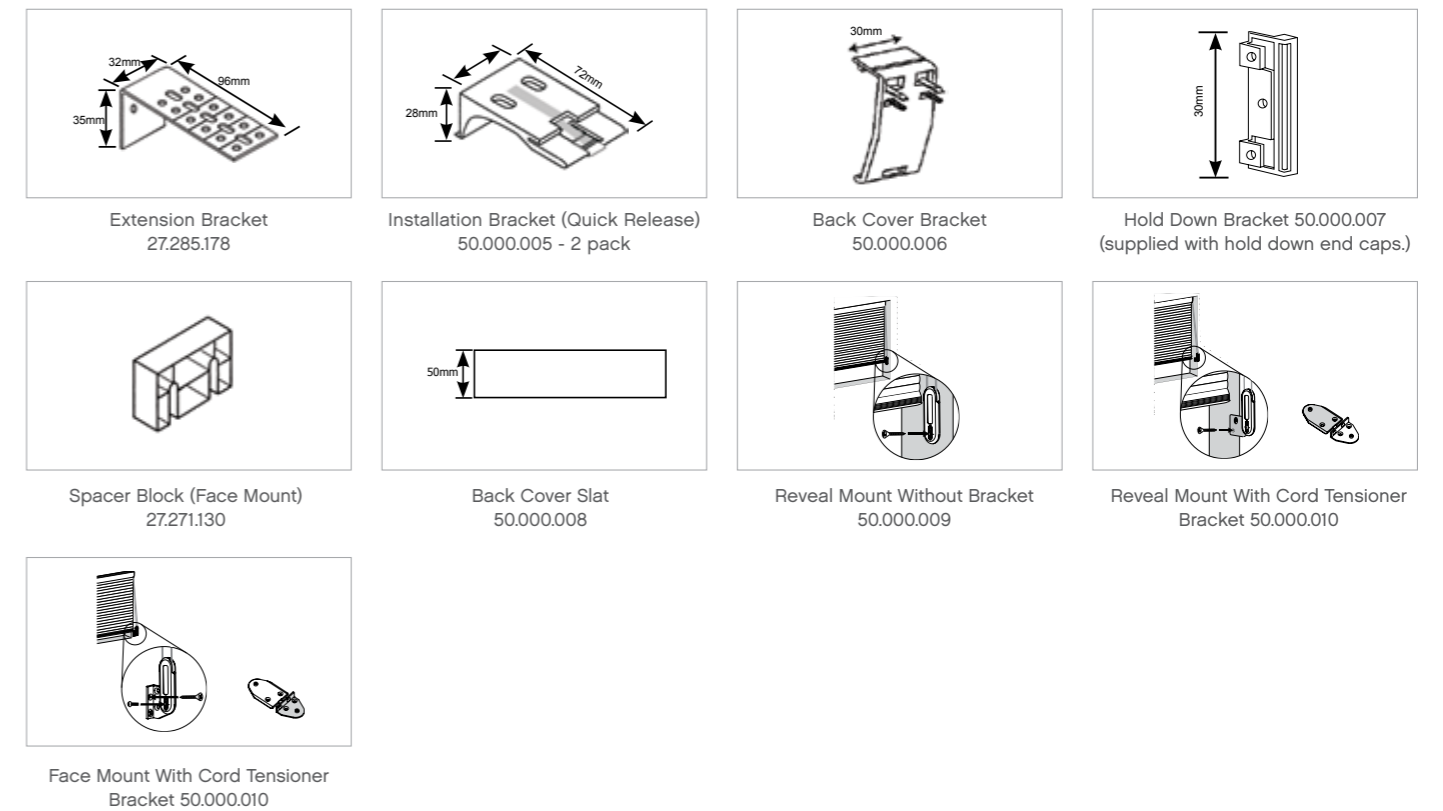

Specification detail

Bracket options