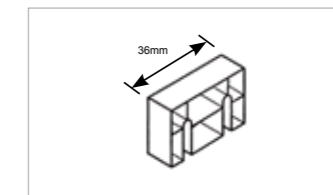

Spacer Block
27.271.130