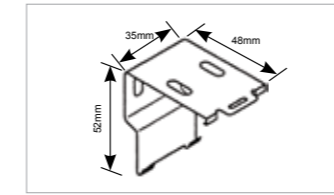

EasyRise
Installation Bracket
27.425.131